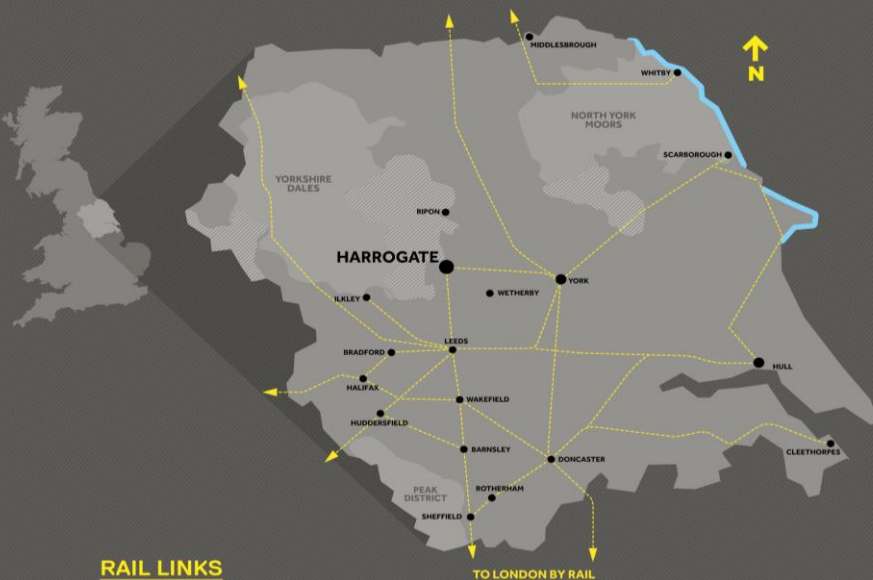

By Rail

Key

- ----- Rail Routes
- Heritage Coasts
- ▨ Areas of Outstanding Natural Beauty
- National Parks

RAIL LINKS

With Harrogate Convention Centre being located within the town centre, Harrogate train station is no more than a 5 minute walk away from the venue and hotels.

No less than 26 trains run each day via the major cities of York and Leeds and there is a daily direct service from London to Harrogate. Leeds and York also connect Harrogate to the rest of the UK rail network.

There's also great news as by May 2019 there will be more frequent and newer trains connecting Harrogate with the hubs of Leeds and York with all current trains being replaced.

There's also an increase in the daily direct trains to and from London Kings Cross scheduled from May 2019, with direct trains running every 2 hours.